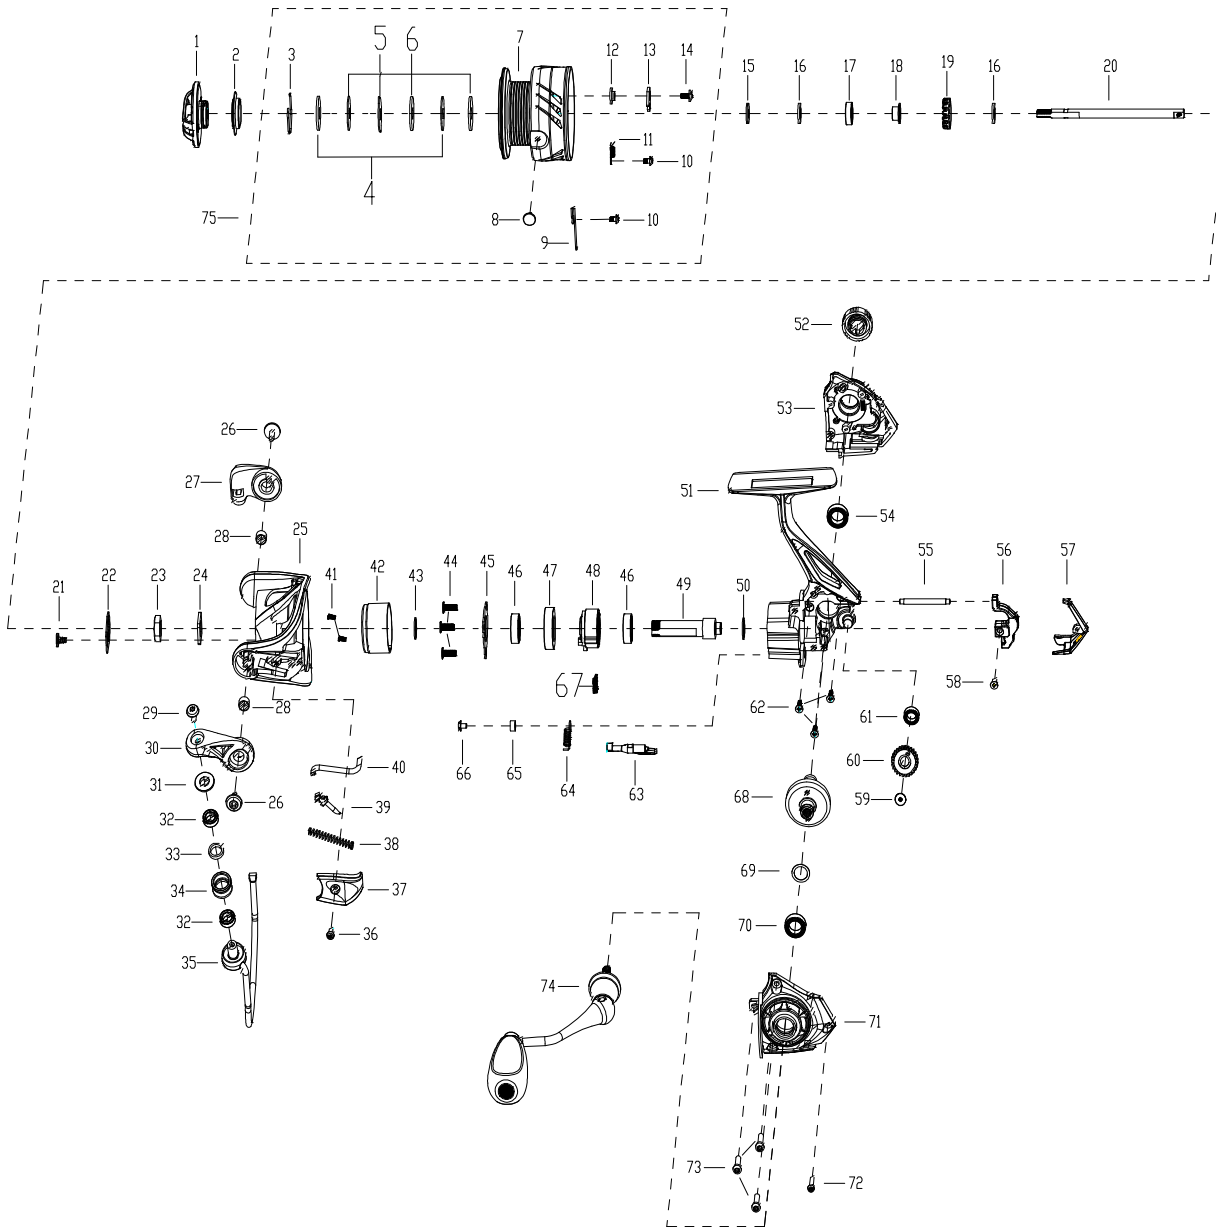

Model 1570788 MX5 2500S HS

NO	DESCRIPTION	PART NO.
1	Drag Knob Assembly	1589527
2	Drag Knob Seal	1447857
3	Drag Washer Retainer	1277085
4	Key Washer(2req)	1085296
5	Eared Washer	1085297
6	Felt Washer(3req)	1589528
7	Spool	1589571
8	Line Clip	1589530
9	Line Clip Retainer	1385637
10	Spool Clicker Spring Screw(2req)	1294638
11	Spool Click Spring	1259579
12	Spool Clicker Spacer Ring	1385579
13	Spool Click Plate	1385578
14	Spool Clicker Spring Screw	1385581
15	Spool Adjust Washer	1385627
16	Main Shaft Washer(2req.)	1252700
17	Pom Bushing	1589572
18	Spool Holder	1385603
19	Click Gear	1447840
20	Main Shaft	1589573
21	Nut Set Screw	1385554
22	Rotor Nut Set Plate	1277088
23	Rotor Nut	1257336
24	Rotor Washer	1385555
25	Rotor Assembly	1589574
26	Bail Arm Screw(2req.)	1589536
27	Bail Holder	1589537
28	Bushing(2req.)	1188261
29	Line Roller Screw	1589538
30	Bail Arm	1589539
31	Line Roller Collar	1589540
32	Bearing(2req.)	1112125

NO	DESCRIPTION	PART NO.
33	Line Roller Washer	1110165
34	Line Roller	1589541
35	Bail Assembly	1589575
36	Screw	1589543
37	Bail Arm Cover	1589576
38	Bail Spring	1363787
39	Bail Arm Lever	1385551
40	Rotor Trip Lever	1589577
41	Screw(2req)	1126267
42	Body Head Cover	1589547
43	Rotor Washer	1483090
44	Screw(3req.)	1276926
45	Ball Bearing Retainer	1308703
46	Bearing(2req.)	1259431
47	Bearing Holder	1385608
48	Clutch Assembly	1589550
49	Pinion	1589588
50	Washer	1277424
51	Body Assembly	1589680
52	Handle Cap	1589553
53	Body Side Cover Assembly	1589589
54	Bearing	1589555
55	Slider Guide Shaft	1589580
56	Slider	1525156
57	Body Rear Cover	1589590
58	Slider Screw	1525158
59	Screw	1307857
60	Oscillation Gear	1589582
61	Bearing	1589583
62	Screw(3req.)	1102139
63	Clutch Switch	1589562
64	Clutch Switch Spring	1252722
65	Pom Bushing	1279733
66	Screw	1589563
67	A/R Pulling Spring	1589564
68	Driver Gear	1589591
69	Washer	1257352
70	Bearing	1259431
71	Body Cover Assembly	1589592
72	Screw	1589567
73	Screw(3req.)	1589568
74	Handle Assembly	1589586
75	Spool Assembly	1589593